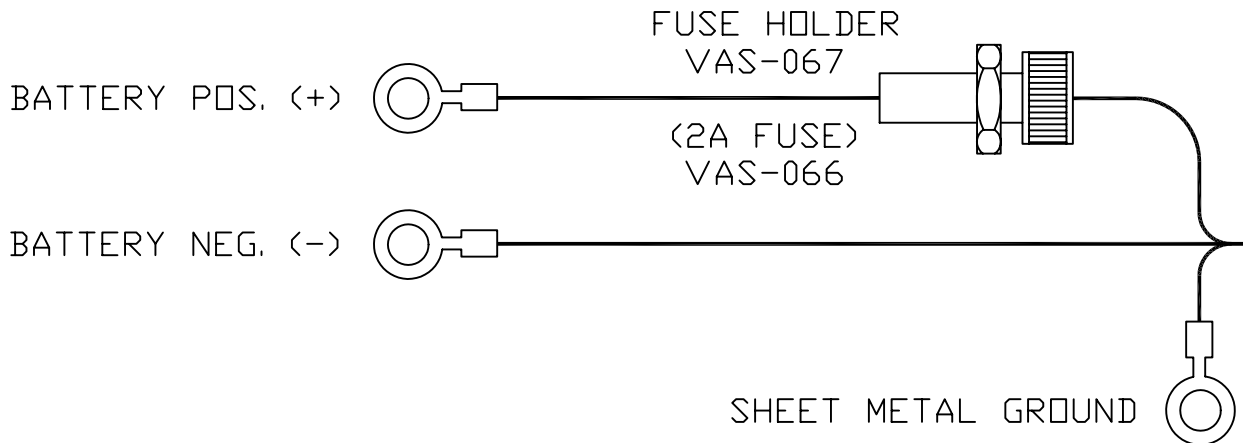

JEEP (CHRYSLER) VEHICLES
WITH ELECTRONIC SPEEDOMETER

TRANSMISSION SPEED SENSOR

INSTRUCTIONS

LOCATE SPEED SENSOR ON TRANSMISSION HOUSING. BOTH A BLACK W/BLUE STRIPE AND A WHITE W/ORANGE STRIPE WIRE WILL EXIT THIS HOUSING. SPLICE THE WHITE WIRE FROM THE SUPPLIED CABLE TO THE WHITE W/ORANGE STRIPE WIRE. THE WHITE W/ORANGE STRIPE WIRE MAY ALSO BE ACCESSABLE FROM THE ENGINE COMPARTMENT BUT EXACT LOCATION CAN VARY.

TRAFFIC SAFETY SYSTEMS
A DIVISION OF POWER SYSTEMS & CONTROLS, INC.
3206 LANVALE AVE.
RICHMOND, VIRGINIA 23230
(804) 353-3826