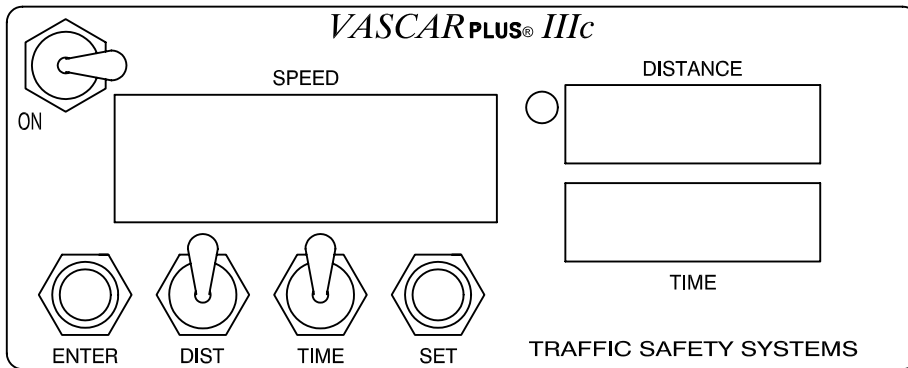

JEEP (CHRYSLER) VEHICLES
WITH ELECTRONIC SPEEDOMETER

TRANSMISSION SPEED SENSOR

INSTRUCTIONS

LOCATE SPEED SENSOR ON TRANSMISSION HOUSING. BOTH A BLACK W/BLUE STRIPE AND A WHITE W/ORANGE STRIPE WIRE WILL EXIT THIS HOUSING. SPLICE THE WHITE WIRE FROM THE SUPPLIED CABLE TO THE WHITE W/ORANGE STRIPE WIRE. THE WHITE W/ORANGE STRIPE WIRE MAY ALSO BE ACCESSABLE FROM THE ENGINE COMPARTMENT BUT EXACT LOCATION CAN VARY.

TRAFFIC SAFETY SYSTEMS
A DIVISION OF POWER SYSTEMS & CONTROLS, INC.
3206 LANVALE AVE.
RICHMOND, VIRGINIA 23230
(804) 353-3826