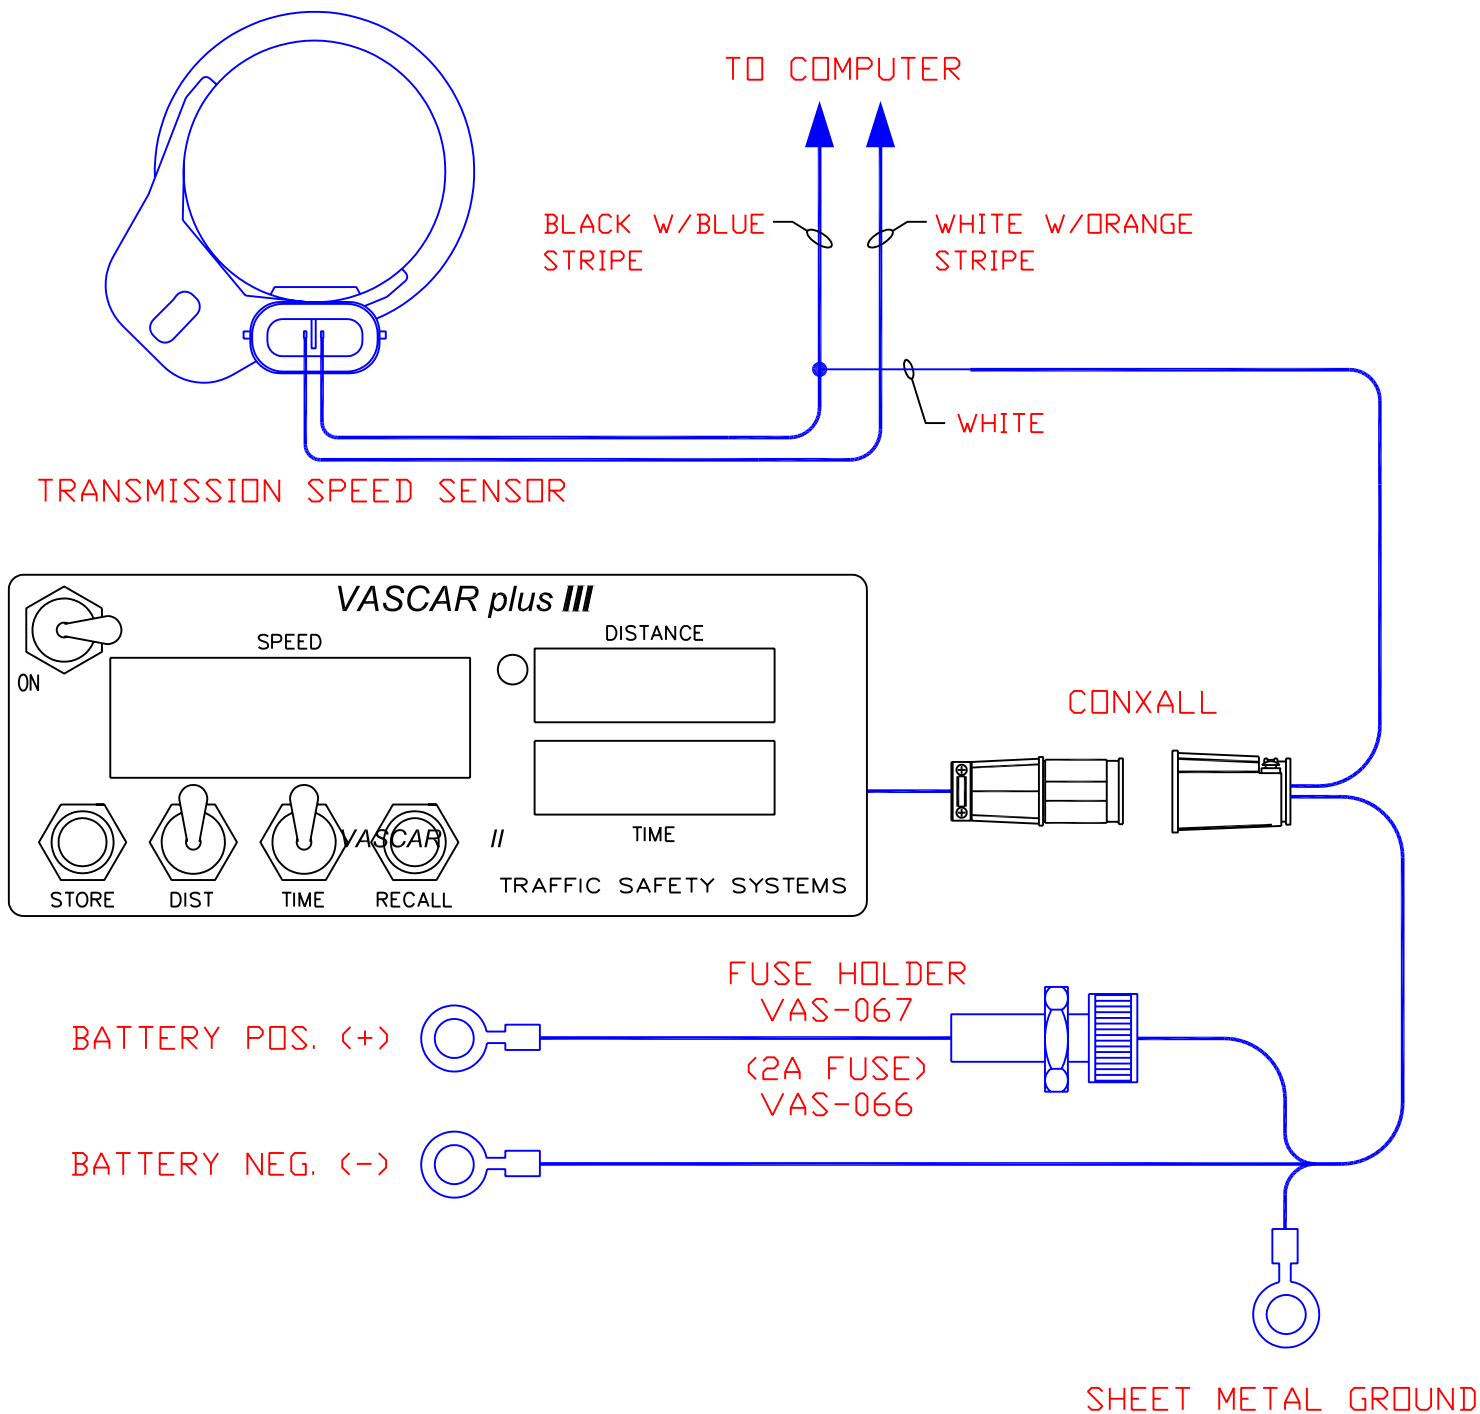

JEEP (CHRYSLER) VEHICLES  
WITH ELECTRONIC SPEEDOMETER

INSTRUCTIONS

LOCATE SPEED SENSOR ON TRANSMISSION HOUSING. BOTH A BLACK W/BLEU STRIPE AND A WHITE W/ORANGE STRIPE WIRE WILL EXIT THIS HOUSING. SPLICE THE WHITE WIRE FROM THE SUPPLIED CABLE TO THE WHITE W/ORANGE STRIPE WIRE. THE WHITE W/ORANGE STRIPE WIRE MAY ALSO BE ACCESSABLE FROM THE ENGINE COMPARTMENT BUT EXACT LOCATION CAN VARY.

**TRAFFIC SAFETY SYSTEMS**  
A DIVISION OF POWER SYSTEMS & CONTROLS, INC.  
3206 LANVALE AVE.  
RICHMOND, VIRGINIA 23230  
(804) 353-3826