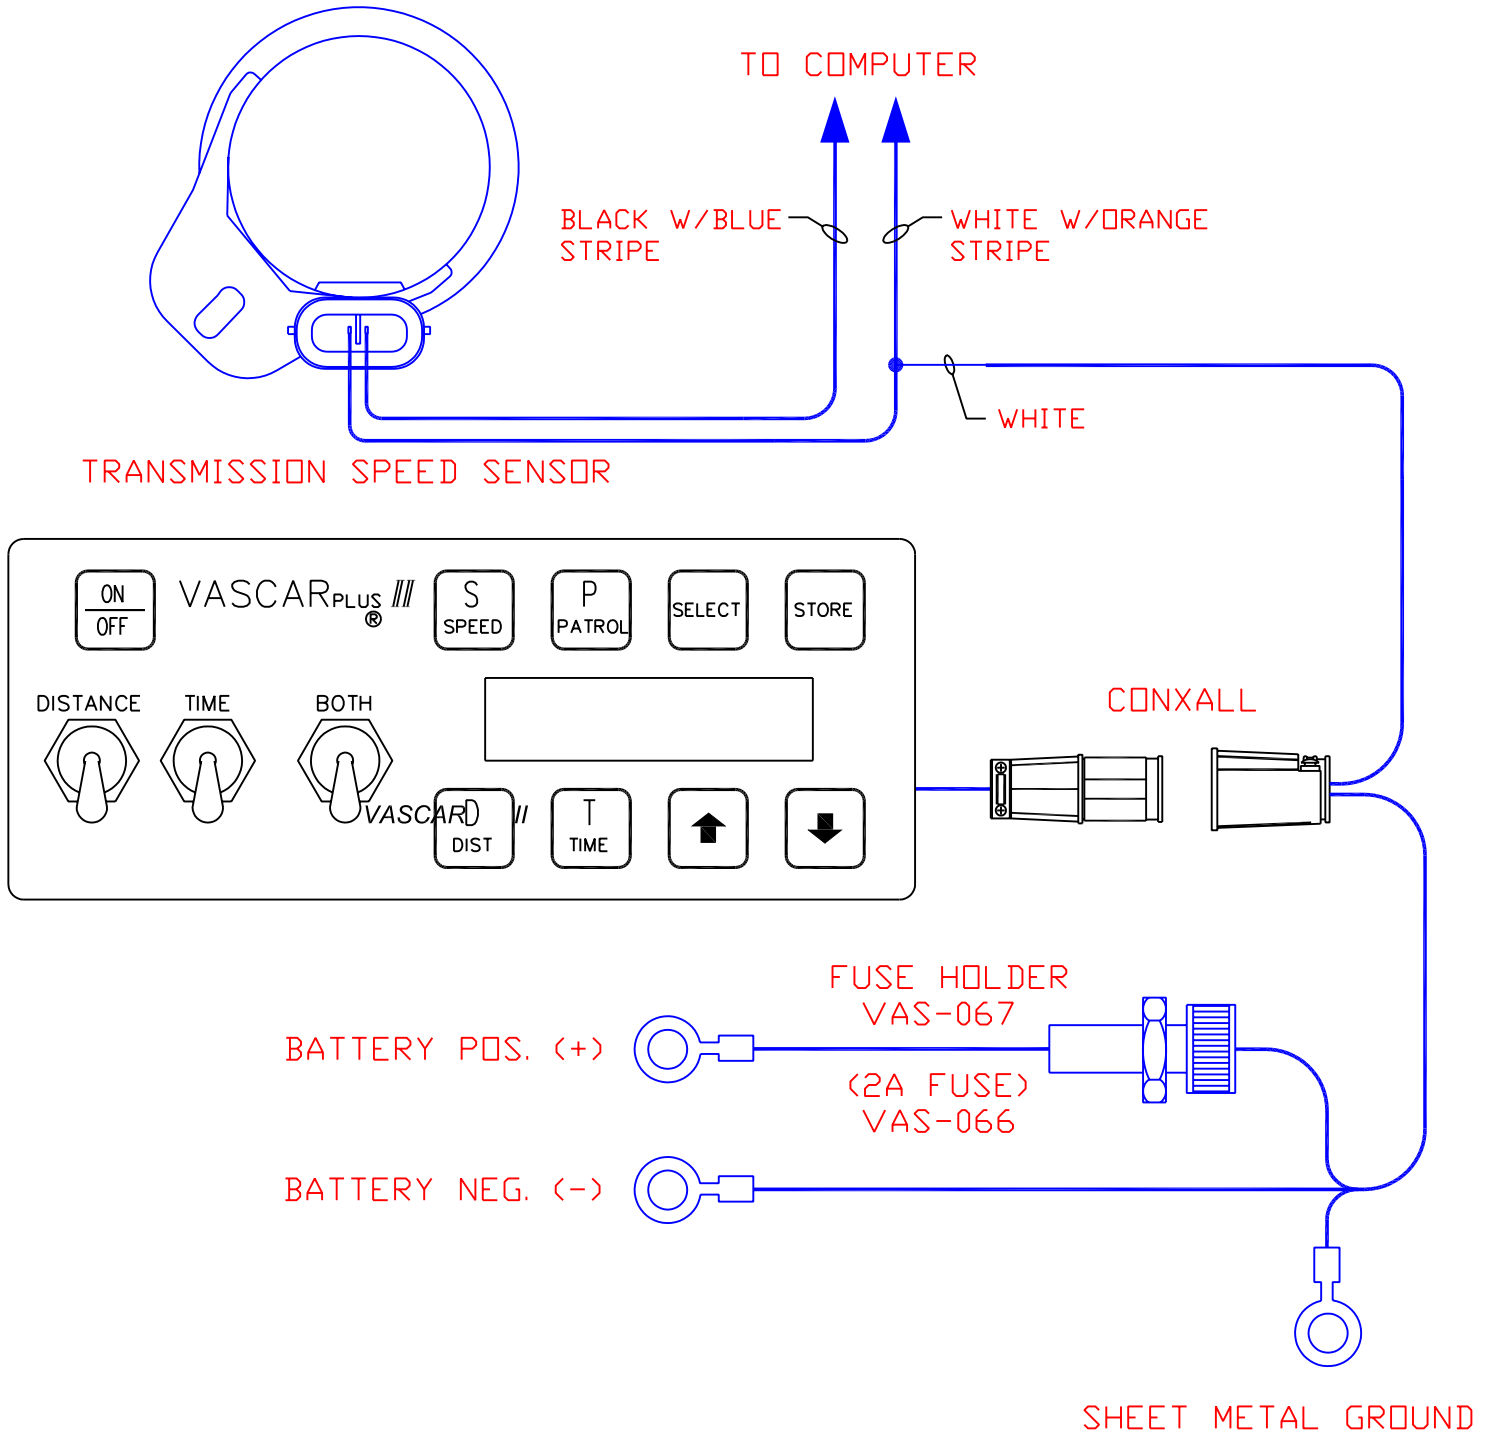

# JEEP (CHRYSLER) VEHICLES WITH ELECTRONIC SPEEDOMETER

## INSTRUCTIONS

LOCATE SPEED SENSOR ON TRANSMISSION HOUSING. BOTH A BLACK W/BLUE STRIPE AND A WHITE W/ORANGE STRIPE WIRE WILL EXIT THIS HOUSING. SPLICE THE WHITE WIRE FROM THE SUPPLIED CABLE TO THE WHITE W/ORANGE STRIPE WIRE. THE WHITE W/ORANGE STRIPE WIRE MAY ALSO BE ACCESSIBLE FROM THE ENGINE COMPARTMENT BUT EXACT LOCATION CAN VARY.

**TRAFFIC SAFETY SYSTEMS**  
 A DIVISION OF POWER SYSTEMS & CONTROLS, INC.  
 3206 LANVALE AVE.  
 RICHMOND, VIRGINIA 23230  
 (804) 353-3826