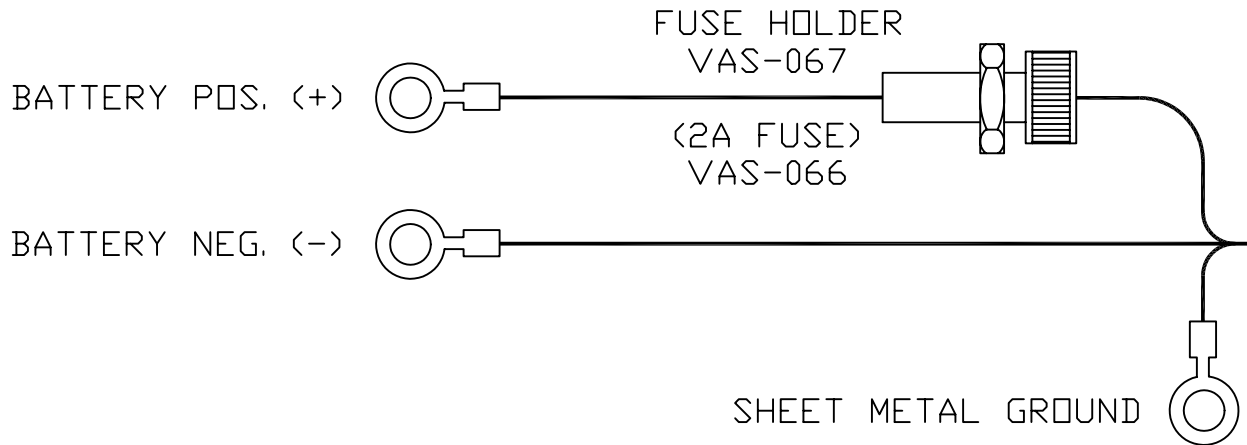

GENERAL MOTORS VEHICLES
WITH ELECTRONIC SPEEDOMETER

TRANSMISSION SPEED SENSOR

INSTRUCTIONS

LOCATE SPEED SENSOR ON TRANSMISSION HOUSING. BOTH A YELLOW AND PURPLE WIRE WILL EXIT THIS HOUSING. SPLICE THE WHITE WIRE FROM THE SUPPLIED CABLE TO THE YELLOW WIRE. THE YELLOW WIRE MAY ALSO BE ACCESSABLE FROM THE ENGINE COMPARTMENT BUT EXACT LOCATION WILL VARY DEPENDING ON VEHICLE TYPE.

TRAFFIC SAFETY SYSTEMS
A DIVISION OF POWER SYSTEMS & CONTROLS, INC.
3206 LANVALE AVE.
RICHMOND, VIRGINIA 23230
(804) 353-3826