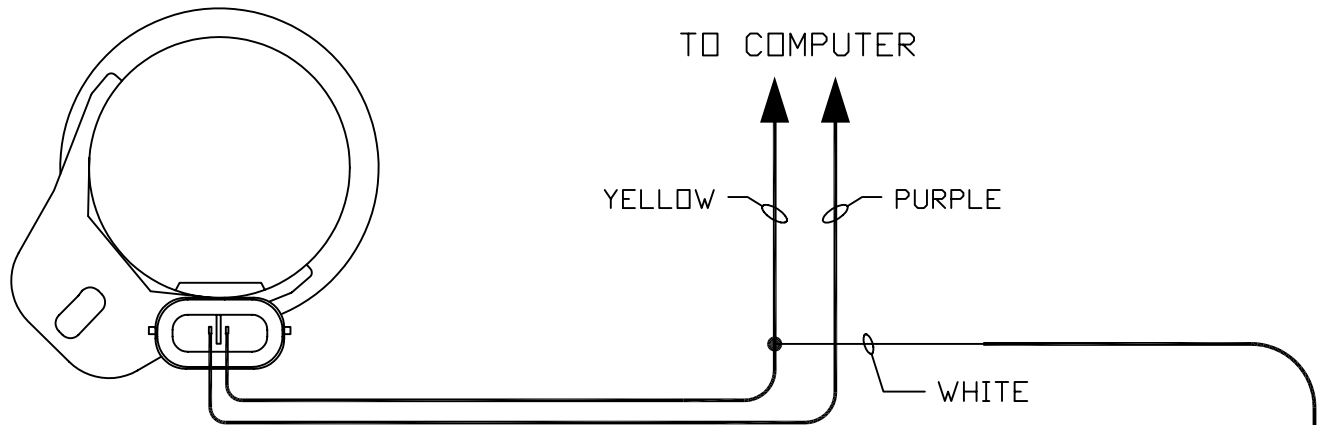

GENERAL MOTORS VEHICLES
WITH ELECTRONIC SPEEDOMETER

TRANSMISSION SPEED SENSOR

INSTRUCTIONS

LOCATE SPEED SENSOR ON TRANSMISSION HOUSING. BOTH A YELLOW AND PURPLE WIRE WILL EXIT THIS HOUSING. SPLICE THE WHITE WIRE FROM THE SUPPLIED CABLE TO THE YELLOW WIRE. THE YELLOW WIRE MAY ALSO BE ACCESSABLE FROM THE ENGINE COMPARTMENT BUT EXACT LOCATION WILL VARY DEPENDING ON VEHICLE TYPE.