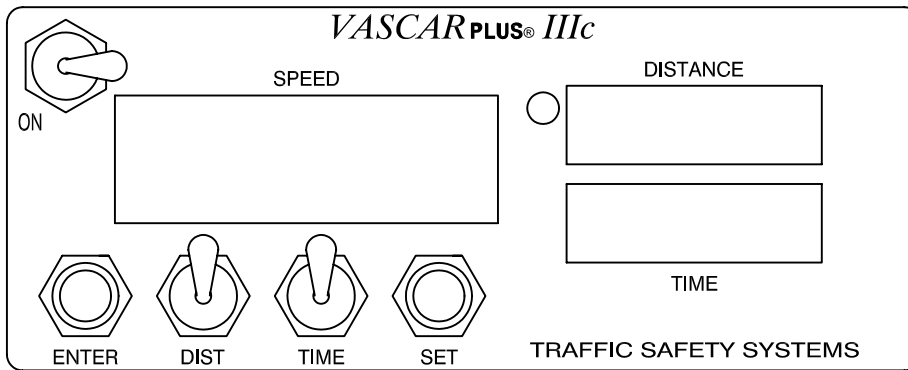

GENERAL MOTORS VEHICLES
WITH ELECTRONIC SPEEDOMETER

TRANSMISSION SPEED SENSOR

INSTRUCTIONS

LOCATE SPEED SENSOR ON TRANSMISSION HOUSING. BOTH A YELLOW AND PURPLE WIRE WILL EXIT THIS HOUSING. SPLICE THE WHITE WIRE FROM THE SUPPLIED CABLE TO THE YELLOW WIRE. THE YELLOW WIRE MAY ALSO BE ACCESSABLE FROM THE ENGINE COMPARTMENT BUT EXACT LOCATION WILL VARY DEPENDING ON VEHICLE TYPE.

TRAFFIC SAFETY SYSTEMS
A DIVISION OF POWER SYSTEMS & CONTROLS, INC.
3206 LANVALE AVE.
RICHMOND, VIRGINIA 23230
(804) 353-3826