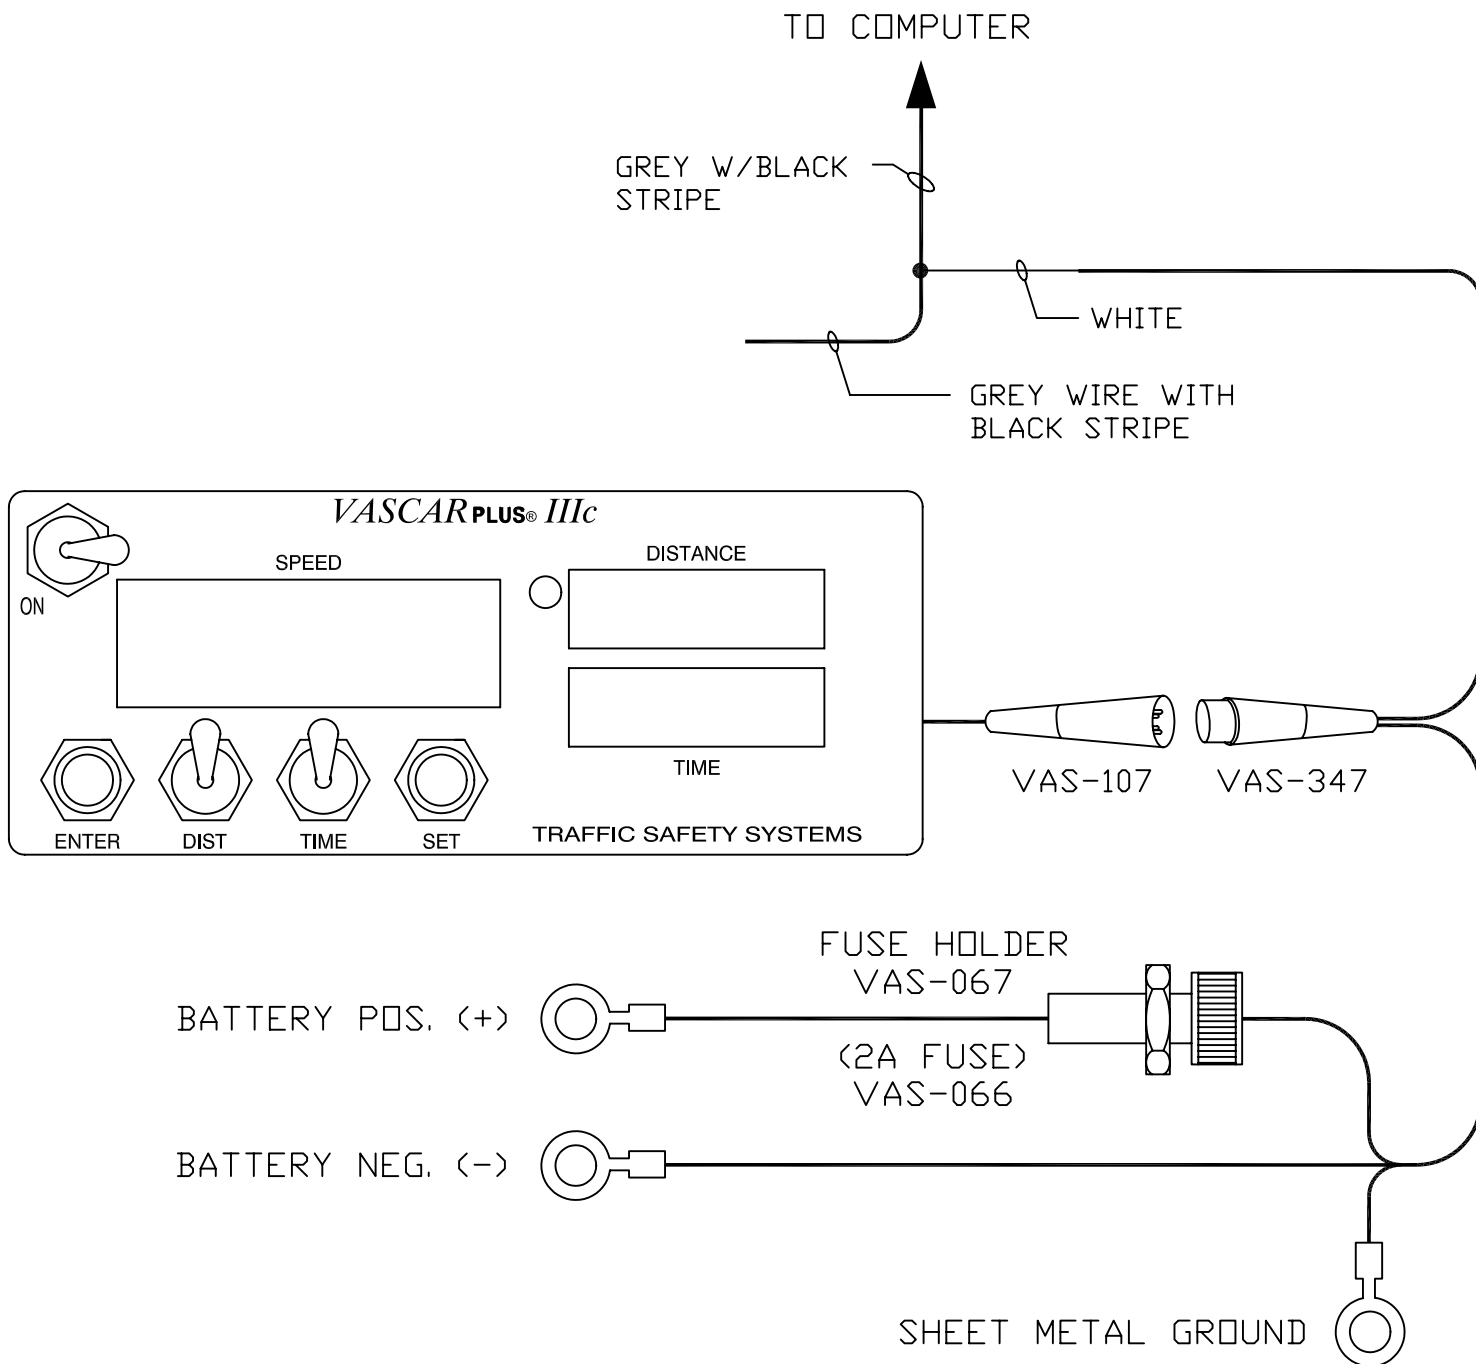

WITH ELECTRONIC SPEEDOMETER

INSTRUCTIONS

LOCATE LOWER LOOM IN ENGINE COMPARTMENT IN FRONT CORNER OF PASSENGER FIREWALL. THERE ARE THREE BUNDLES AND IN THE LOWERMOST LOOM LOCATE THE GREY WIRE WITH BLACK STRIPE.