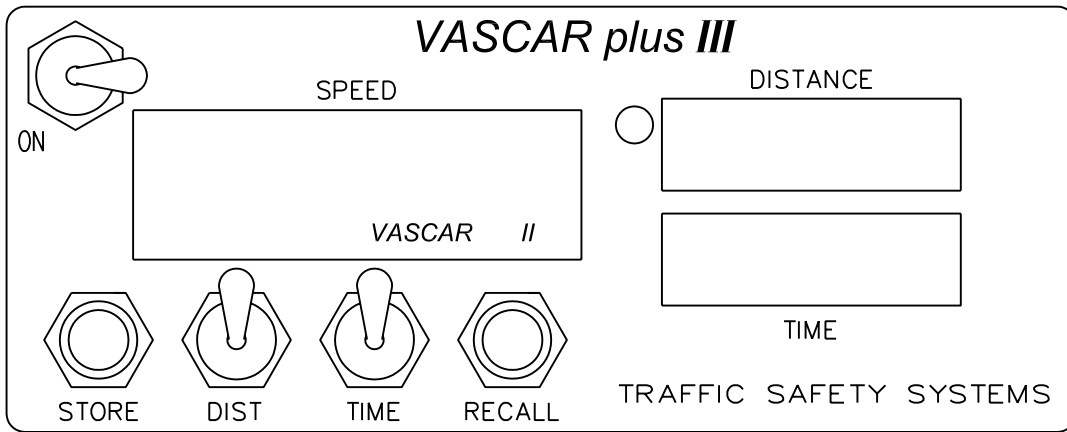

PLUS III  
2000 FORD CROWN VICTORIA

**TRAFFIC SAFETY SYSTEMS**  
A DIVISION OF POWER SYSTEMS & CONTROLS, INC.  
3206 LANVALE AVE.  
RICHMOND, VIRGINIA 23230  
(804) 353-3826