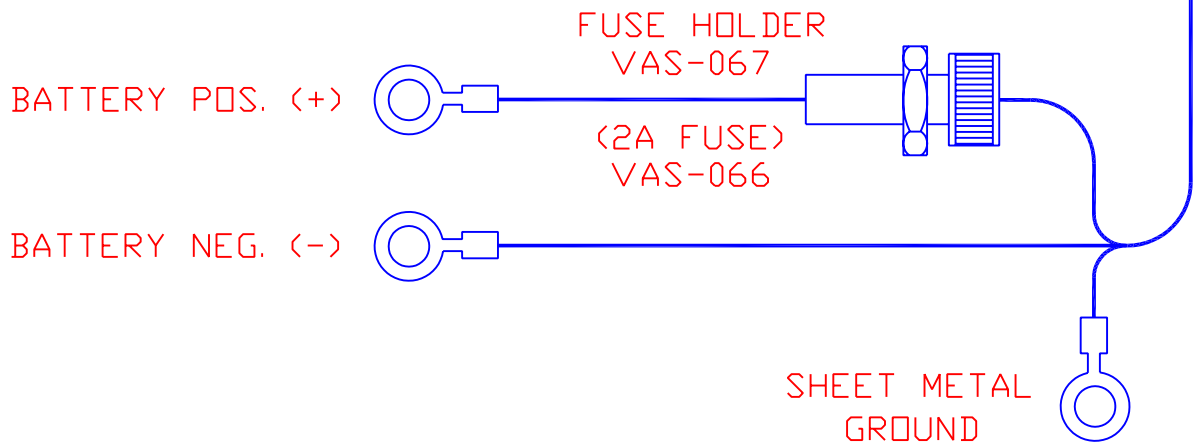

PLUS III  
2000 FORD CROWN VICTORIA

**TRAFFIC SAFETY SYSTEMS**  
A DIVISION OF POWER SYSTEMS & CONTROLS, INC.  
3206 LANVALE AVE.  
RICHMOND, VIRGINIA 23230  
(804) 353-3826