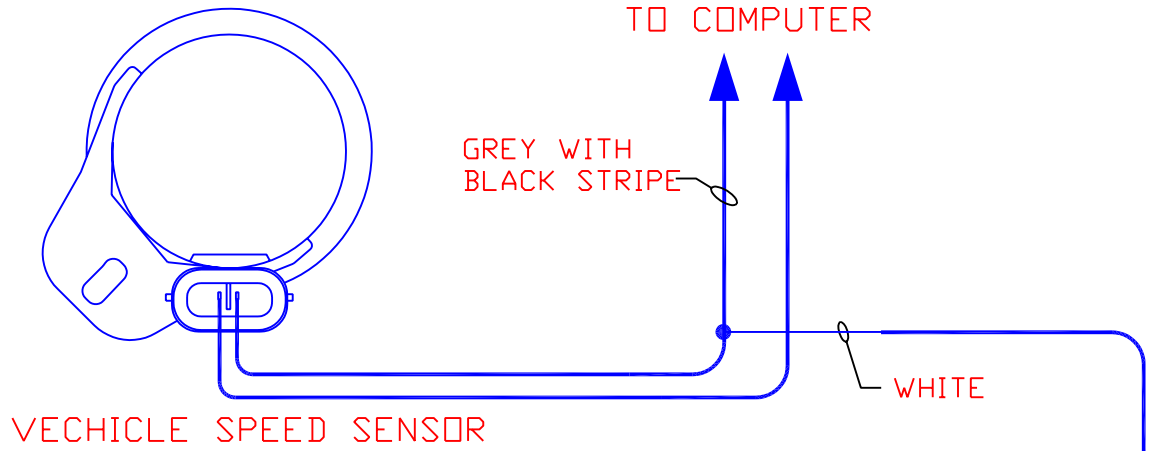

PLUS III  
2000 FORD CROWN VICTORIA

**TRAFFIC SAFETY SYSTEMS**  
A DIVISION OF POWER SYSTEMS & CONTROLS, INC.  
3206 LANVALE AVE.  
RICHMOND, VIRGINIA 23230  
(804) 353-3826